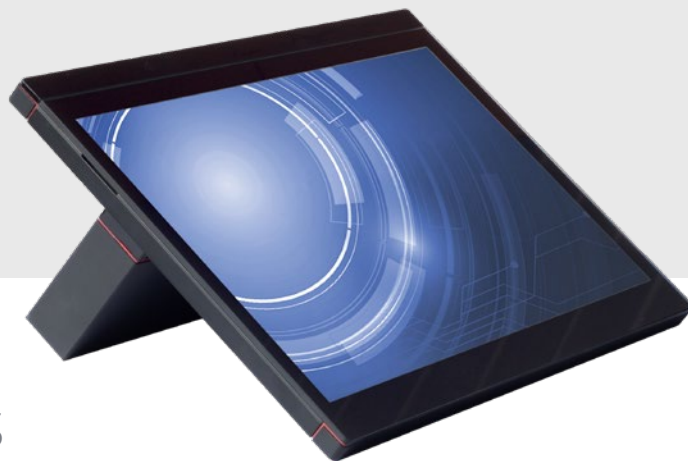

ACCESSORIES

TWIST

Versatile auto-rotative EPOS system with contemporary geometric design

Adaptable, multi-view POS

AURES presents **TWIST**, a beautifully minimalistic designed, ultra-compact POS terminal where style has not been sacrificed for functionality nor functionality for style. A tempered glass touchscreen gives the unit a ruggedness in harsh environments whilst exposing the edge of the glass gives the TWIST a very different look. The simple design has all of the features of a standard POS system whilst its small footprint is ideally suited to where space saving is key!

The superb 13.3" PCT multi-touch screen has been designed so that it can adapt itself into multiple viewing angles. Its versatility allows it to be positioned as a desktop style POS or recessed seamlessly into a sales counter. The fixed base allows the screen to auto rotate in one fluid motion, much like a tablet or smart phone. The unique silicon rubber membrane stand and cable cover ensures it is non-slip and also provides easy access to the cable management.

The motherboard of the TWIST - protected by the tough spill proof housing - incorporates the same technology as the AURES JAZZ range and supports a choice of three types of powerful, mobile and fan-less embedded processors.

Various peripherals can be connected to the device's multiple I/O ports including several USB 3.0 and Gigabit Ethernet which enables the user to build the TWIST into a smooth but totally adaptable POS. The back-cover clips off giving easy access to the mainboard, which can be quickly replaced for maintenance purposes without the need for any tools.